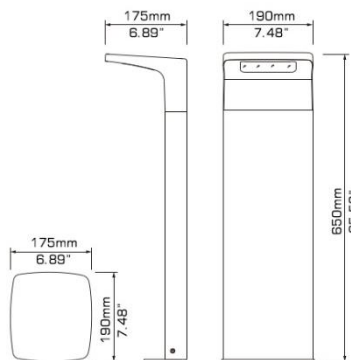

BL-06

LANDSCAPE BOLLARD

IP66

IK09

SPECIFICATIONS

Model No.	BL-06	BL-06S
Power Consumption(±10%)	12W	2.5/0.1W
Input Voltage	120VAC	
Efficacy(4000K Ra70)	100 lm/W	
Correlated Color Temperature	3000K/4000K	
Color Rendering Index	>80	
Dimming	Yes	
Material	Extruded aluminum body, tempered glass	
Finish	Anti-UV polyester powder painting	
Fixture Color	Black/Silver	
Luminaire Net Weight	3.2kg	
Product Dimension	675x230x190mm (7.48"x6.89"x25.59")	
IP Rating	IP66	
IK Rating	IK09	
Working Temperature	-30°C to +45°C	
Life Time of LED @Ta=25°C	50000 Hours	
Warranty	5 Years	
Application	Outdoor application such as pathways, parks, etc	

DISTRIBUTION

DIMENSIONS

3740 William St, Burnaby, BC V5C 3H7

Phone: +1 (604) 294-2334, Toll free: +1 (877) 294-2334, Fax: +1 (604) 294-2126

www.premierlight.ca

Landscape Bollard- BL06

Last update: Oct. 2023