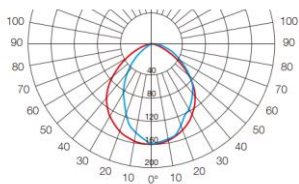

DISTRIBUTION